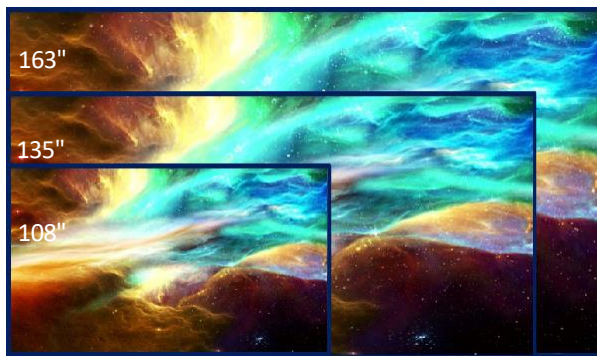

# AMERICAN LED WALL COMPANY

Product ID	Model Name	Part #	Short Description	Long Description	MAP Price
Small Conference Room	AMD-VM108	same	108" 1080p Directview LED Video Wall	1.2mm 4x1 Video Wall w/Mounts, Trim and Processor	\$37,999.00
Medium Conference Room	AMD-VM135	same	135" 1080p Directview LED Video Wall	1.5mm 5x1 Video Wall w/Mounts, Trim and Processor	\$37,999.00
Large Conference Room	AMD-VM163	same	163" 1080p Directview LED Video Wall	1.8mm 6x1 Video Wall w/Mounts, Trim and Processor	\$37,999.00