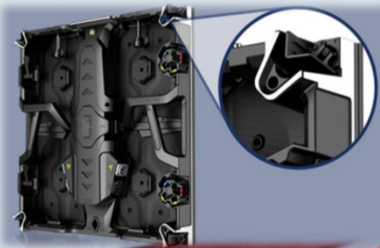

AMERICAN LED WALL COMPANY

Mini 4 in 1 LED can withstand up to 28lbs of force

Double Corner Protection

Model	AMD-RS2.6	AMD-RM2.6	AMD-RM2.6M
PixelPitch(mm)	2.6SMD	2.6 Mini 4in1	2.6 Mini 4in1
Panel Size (mm)	500x500mm		
Panel Resolution	192x192		
Panel Weight(Kg)	7.6kgs		
Voltage(V)	AC100~240		
Brightness(nits)	1000	1300	1700
BrightnessAdjustment	Programmable/Automatic/Manual		
ViewingAngle(H/V)	160°/160°		
GrayScale(bit)	13	15	18
RefreshRate(Hz)	3840	3840	7680
FrameRate(Hz)	50/60		
ContrastRatio	5000:1	10000:1	10000:1
ColorTemperature (K)	2000-10000(Adjustable)		
Maximum Power Consumption	150	180	365
Serviceability	Front		
IPRating	IP30		
LEDLifetime(Hours)	100000		

4in1(TOP LED)

Moire Reduction

Anti-collision

Perfect structure

HDR10 Technology